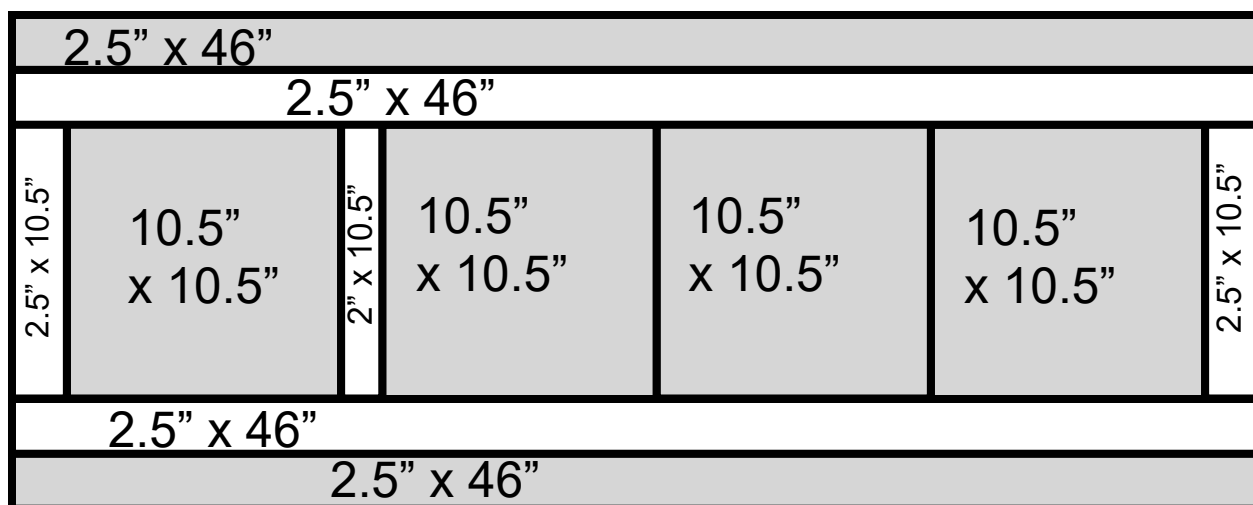

# Crabby BONUS Table runner

Using 4 blocks from Wendy Sheppard's Crabby pattern

## Pat Sloan bonus table runner layout

**Unfinished / CUTTING Sizes**

See directions for more details

**Runner is 18" x 45.5"**

**Pat Sloan** the voice of quilting™  
www.patsloan.com

I hope you enjoy making this quilt. These instructions may not be reproduced by any mechanical or electronic means, including photocopying.